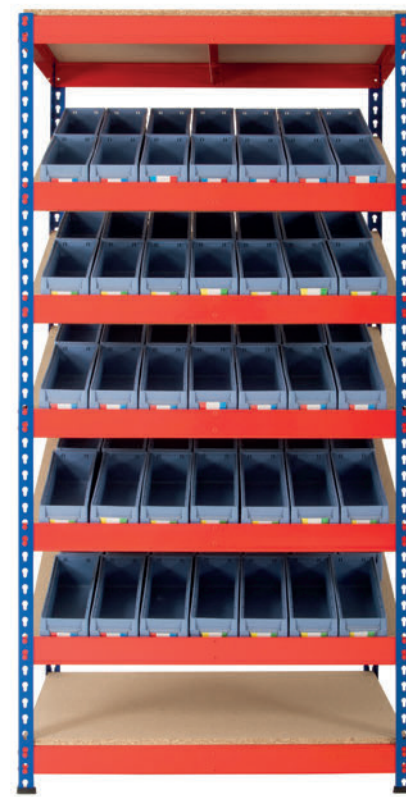

Our solution for production line side supply systems Kanban Shelving with Plastic Bins and Shelf Trays

© Kanban Shelving 1830 x 915 x 610 with 60 x ARTB30 plastic bins

© Kanban Shelving 1830 x 915 x 610 with 70 x ST3109 shelf trays

KanBan Shelving with Picking Bins			
H x W x D (mm)	Bin	Code	Price
1830 x 915 x 610	60x ARTB30	RRKB01	£337.85

Price includes complete Kanban bay with 5 sloping + top + bottom shelves and 60 x ARTB30 plastic bins.

1830 mm

915 mm

610 mm

80 kg

5 days

from
£337.⁸⁵

KanBan Shelving with Shelf Trays			
H x W x D (mm)	Bin	Code	Price
1830 x 915 x 610	70x ST3109	RRKB02	£424.85

Price includes complete Kanban bay with 5 sloping + top + bottom shelves and 70 x ST3109 shelf trays.