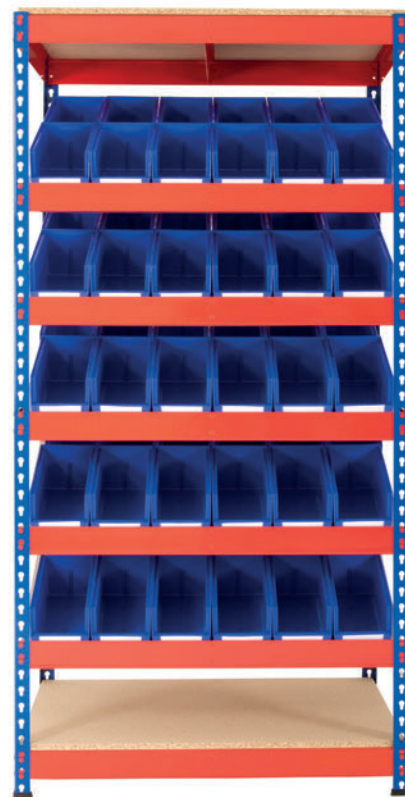

Our solution for production line side supply systems Kanban Shelving with Plastic Bins and Shelf Trays

© Kanban Shelving 1830 x 915 x 610 with 60 x ARTB30 plastic bins

© Kanban Shelving 1830 x 915 x 610 with 70 x ST3109 shelf trays

KanBan Shelving with Picking Bins			
H x W x D (mm)	Bin	Code	Price
1830 x 915 x 610	60x ARTB30	RRKB01	£337.85

Price includes complete Kanban bay with 5 sloping + top + bottom shelves and 60 x ARTB30 plastic bins.

1830 mm

915 mm

610 mm

80 kg

5 days

from
£337.⁸⁵

KanBan Shelving with Shelf Trays			
H x W x D (mm)	Bin	Code	Price
1830 x 915 x 610	70x ST3109	RRKB02	£424.85

Price includes complete Kanban bay with 5 sloping + top + bottom shelves and 70 x ST3109 shelf trays.